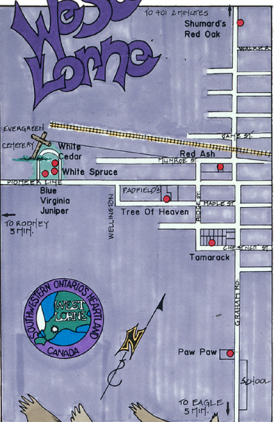

Rodney

West Lorne

LOCATION OF THE FIRST DOCUMENTED DROOPING TRILLIUM IN ELGIN COUNTY

Shedden

WEST ELGIN TREES

A GUIDE TO HERITAGE TREES IN ELGIN COUNTY

- REFERENCE**
- HERITAGE TREE
 - ★ SPECIAL INTEREST
 - ★ VILLAGE/HAMLET
 - ★ VILLAGE WITH HERITAGE TREES
 - LAKE SHORE SCENIC ROUTE
 - LAKE ERIE NORTH SHORE TRAIL