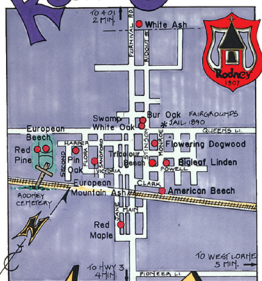

Rodney

West Lorne

LOCATION OF THE FIRST DOCUMENTED DROOPING TRILLIUM IN ELGIN COUNTY

Shedden

WEST ELGIN TREES

A GUIDE TO HERITAGE TREES IN ELGIN COUNTY

- REFERENCE**
- HERITAGE TREE
 - ★ SPECIAL INTEREST
 - ★ VILLAGE/HAMLET
 - ★ VILLAGE WITH HERITAGE TREES
 - LAKE SHORE SCENIC ROUTE
 - LAKE ERIE NORTH SHORE TRAIL